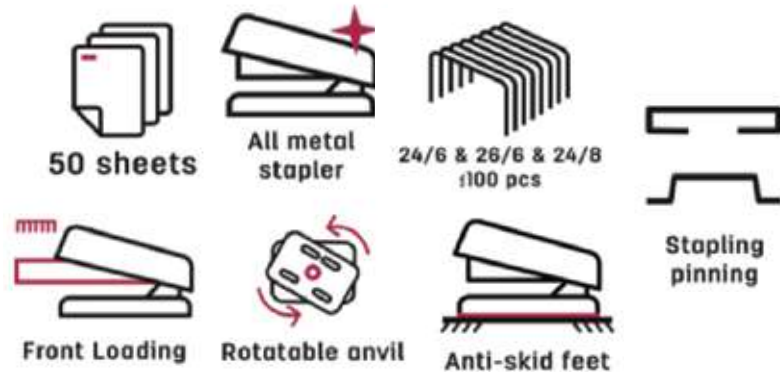

-- BEST SELLER --