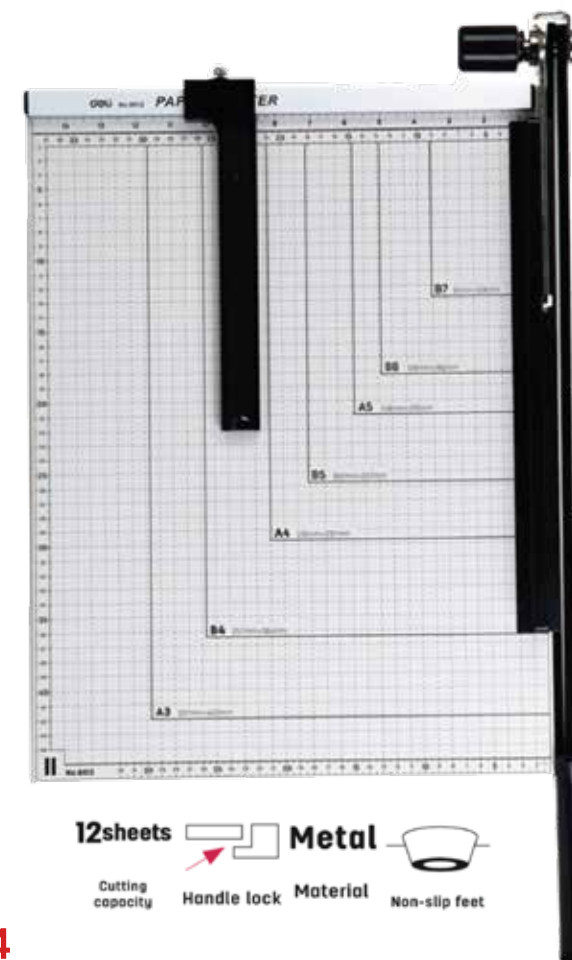

12sheets

Cutting capacity

Handle lock

Metal

Material

Non-slip feet

Modelo:

E8014

Set de Cartabones

Especificación: A4

Color: Gris