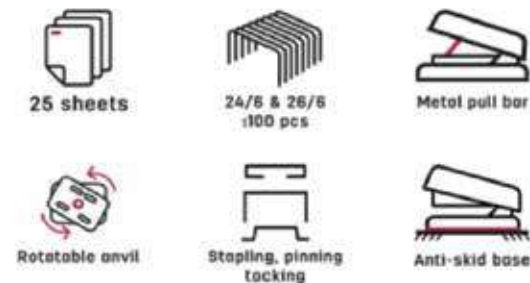

Modelo:
E0402F
Grapadora
Especificación: 25sheets,24/6 & 26/6
Color: Morado- Verde-Rosado